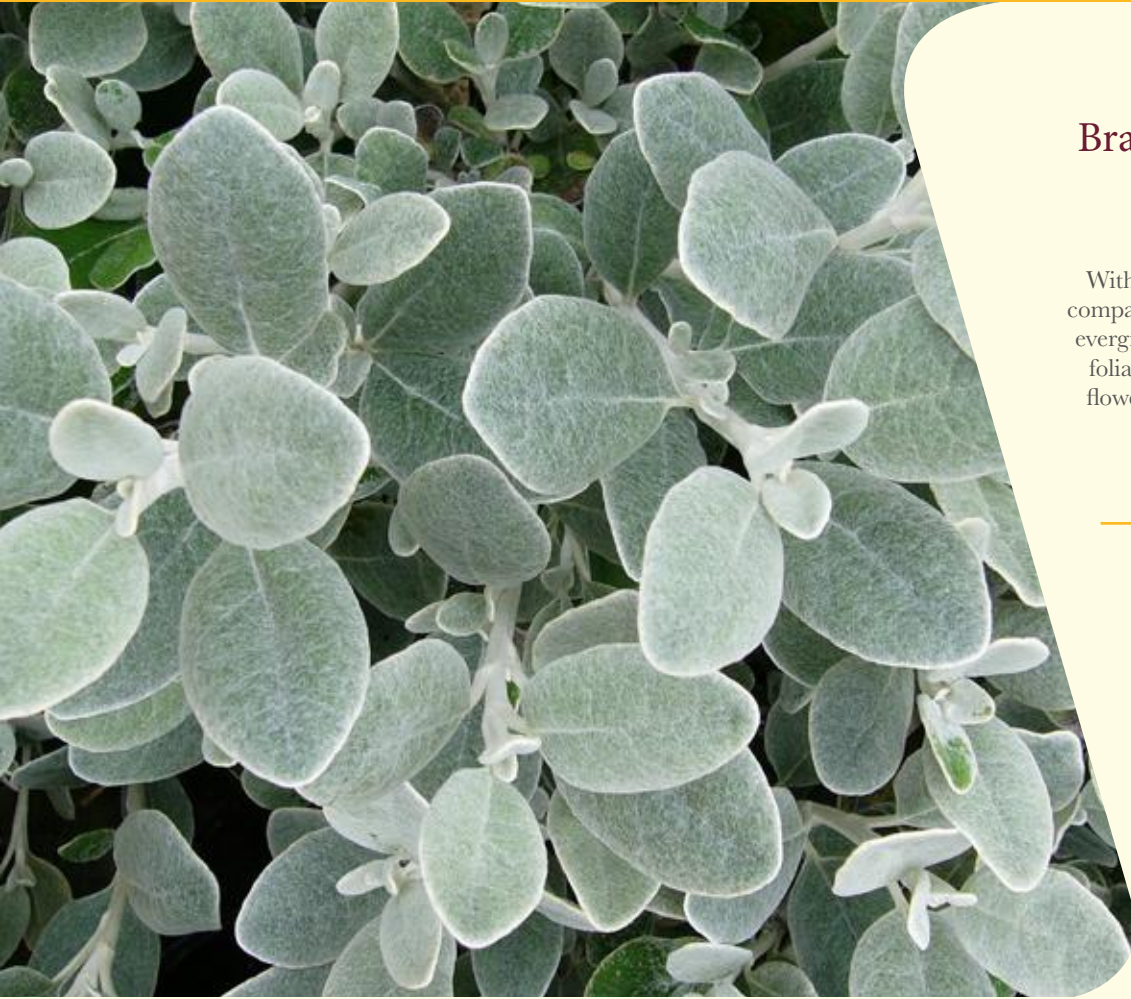

Size	3L
Promo size	21

June

Brachyglottis Walberton's Silver Dormouse

With a dense, bushy habit this sun-loving compact shrub provides attractive silver-grey evergreen foliage all year round. The felted foliage is complimented by bright yellow flowers from summer into autumn and is excellent for coastal planting.