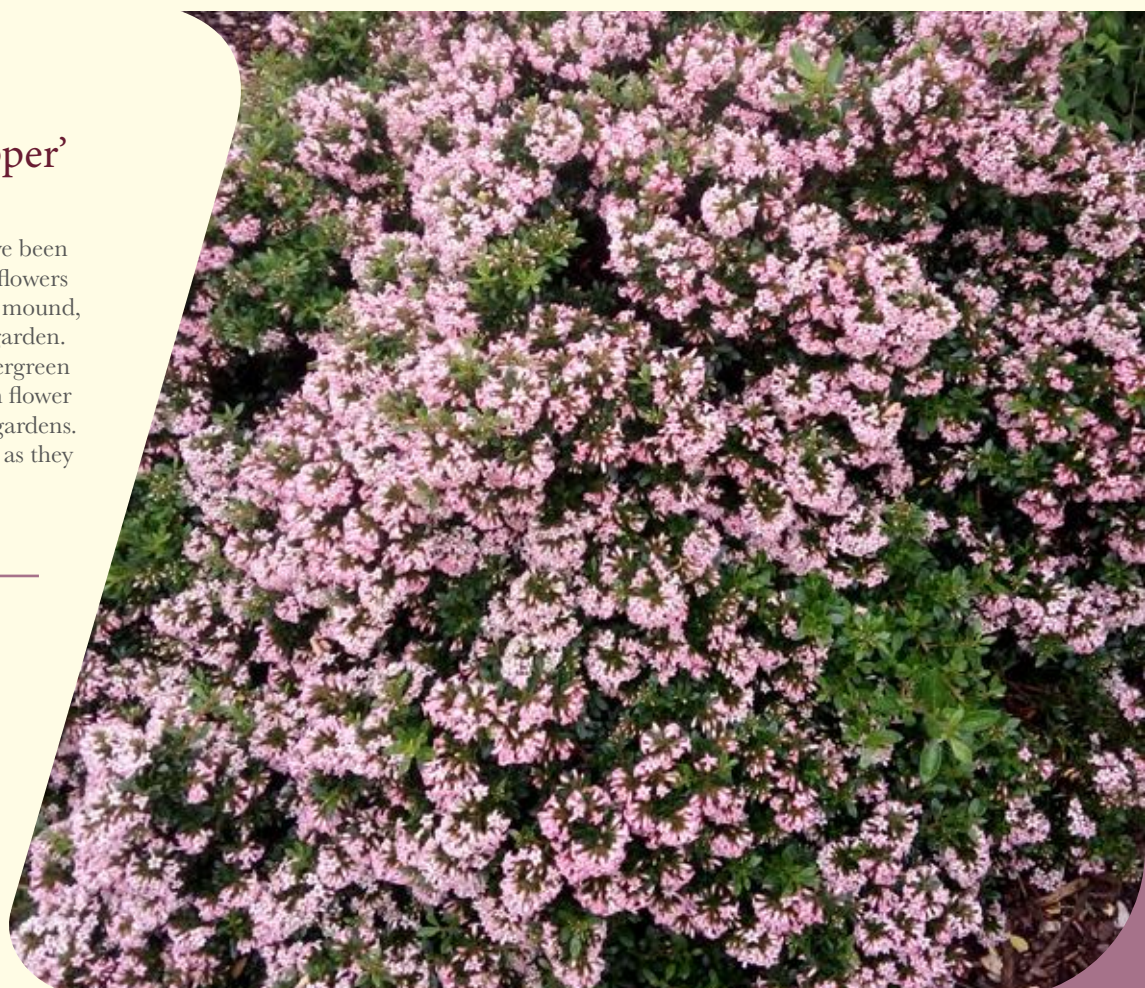

Escallonia 'Show Stopper'

This new introduction could not have been more aptly named. Large light pink flowers with darker edges form on a compact mound, producing a dome of colour in the garden. Your customers will love this new evergreen 'Show Stopper' which offers so much flower power and can be grown in all sized gardens. Make sure you book your promotion as they are sure to fly.

Size	3L
Promo size	21